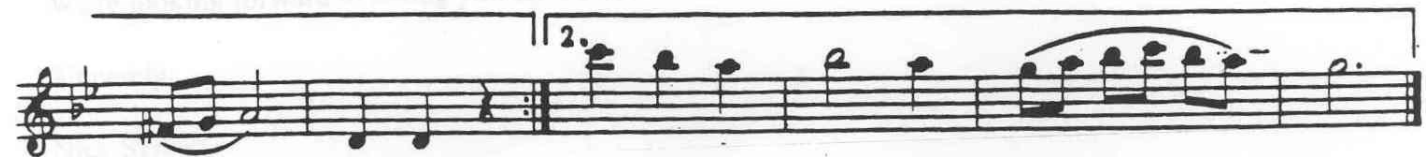

Plano ISD Middle School  
Summer Band Camp  
Clarinet

Week 1

Tempo ♩ = 76

6

Tempo ♩ = 100

7

*p-f*

1.